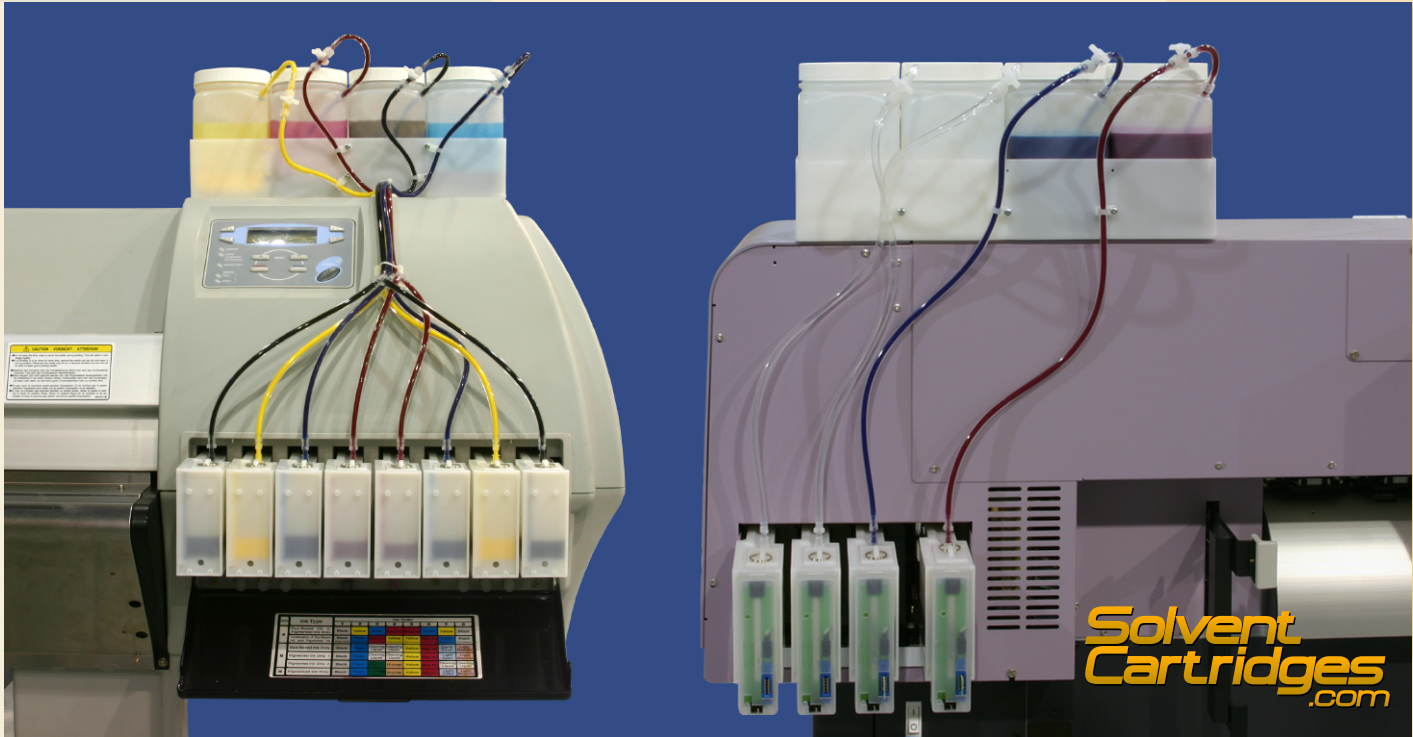

Affordable Bulk Ink Feeding System for Mimaki, Roland & Mutoh

The World's Best

InkStream Lite-S systems have been recognized around the world as the top quality product that combines low cost, ease of operation, reliability, simplicity and great functionality.

Features:

- Works with solvent, eco-solvent or water-based inks.
- Works with any existing JV3 firmware including 6.X. JV3 would recognize our system as a set of genuine cartridges.
- Low maintenance and simplicity of operation.
- Allows an uninterrupted production.
- Built-in filters protect print heads from clogging.
- Ink bottles hold one liter of ink and can be refilled any time.
- The system has a number of reliability features that will ensure you never stop production.
- Modular design, easy to repair and upgrade to an automatic Pro-S.

The most economical bulk system would include only the refillable cartridges that can be filled through the top opening.

Our proprietary 450ml refillable cartridge.

InkStream Lite-S