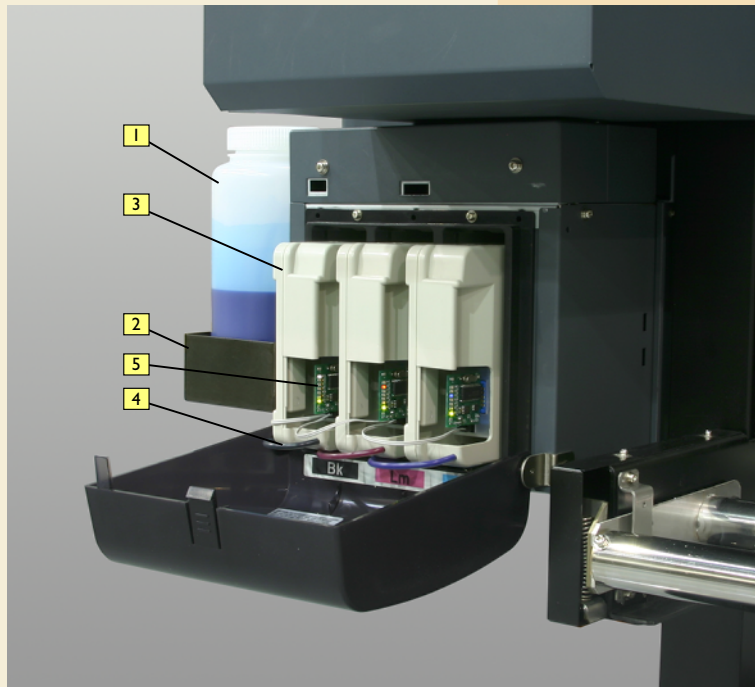

## Rechargeable Ink Chips

The system is based on microprocessor-controlled "ink chips" that can be re-used multiple times. They easily plug in the backs of the permanent cartridges. A small USB device called Ink Chip Recharger supplied with the system, allows quick refilling of the ink chips from any PC connected to the Internet.

- 1 - One-liter ink bottle with a submerged filter.
- 2 - Tray for ink bottles. It holds 4 bottles: 3 colors plus an optional bottle for the Flush.
- 3 - Permanent cartridge.
- 4 - Ink lines connecting the bottles with cartridges.
- 5 - Ink Chip: removable device with LED indication of the power and selected color.