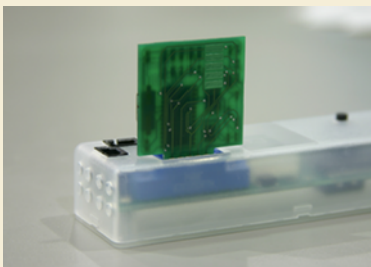

## Rechargeable Ink Chips

The system is based on microprocessor-controlled "ink chips" that can be re-used multiple times. They easily plug in the backs of the permanent cartridges. A small USB device called Ink Chip Recharger supplied with the system, allows quick refilling of the ink chips from any PC connected to the Internet.

- 1 - One-liter ink bottle with a submerged filter.
- 2 - Tray for ink bottles. It holds 4 bottles: 3 colors plus an optional bottle for the Flush.
- 3 - Permanent cartridge.
- 4 - Ink lines connecting the bottles with cartridges.
- 5 - Ink Chip: removable device with LED indication of the power and selected color.